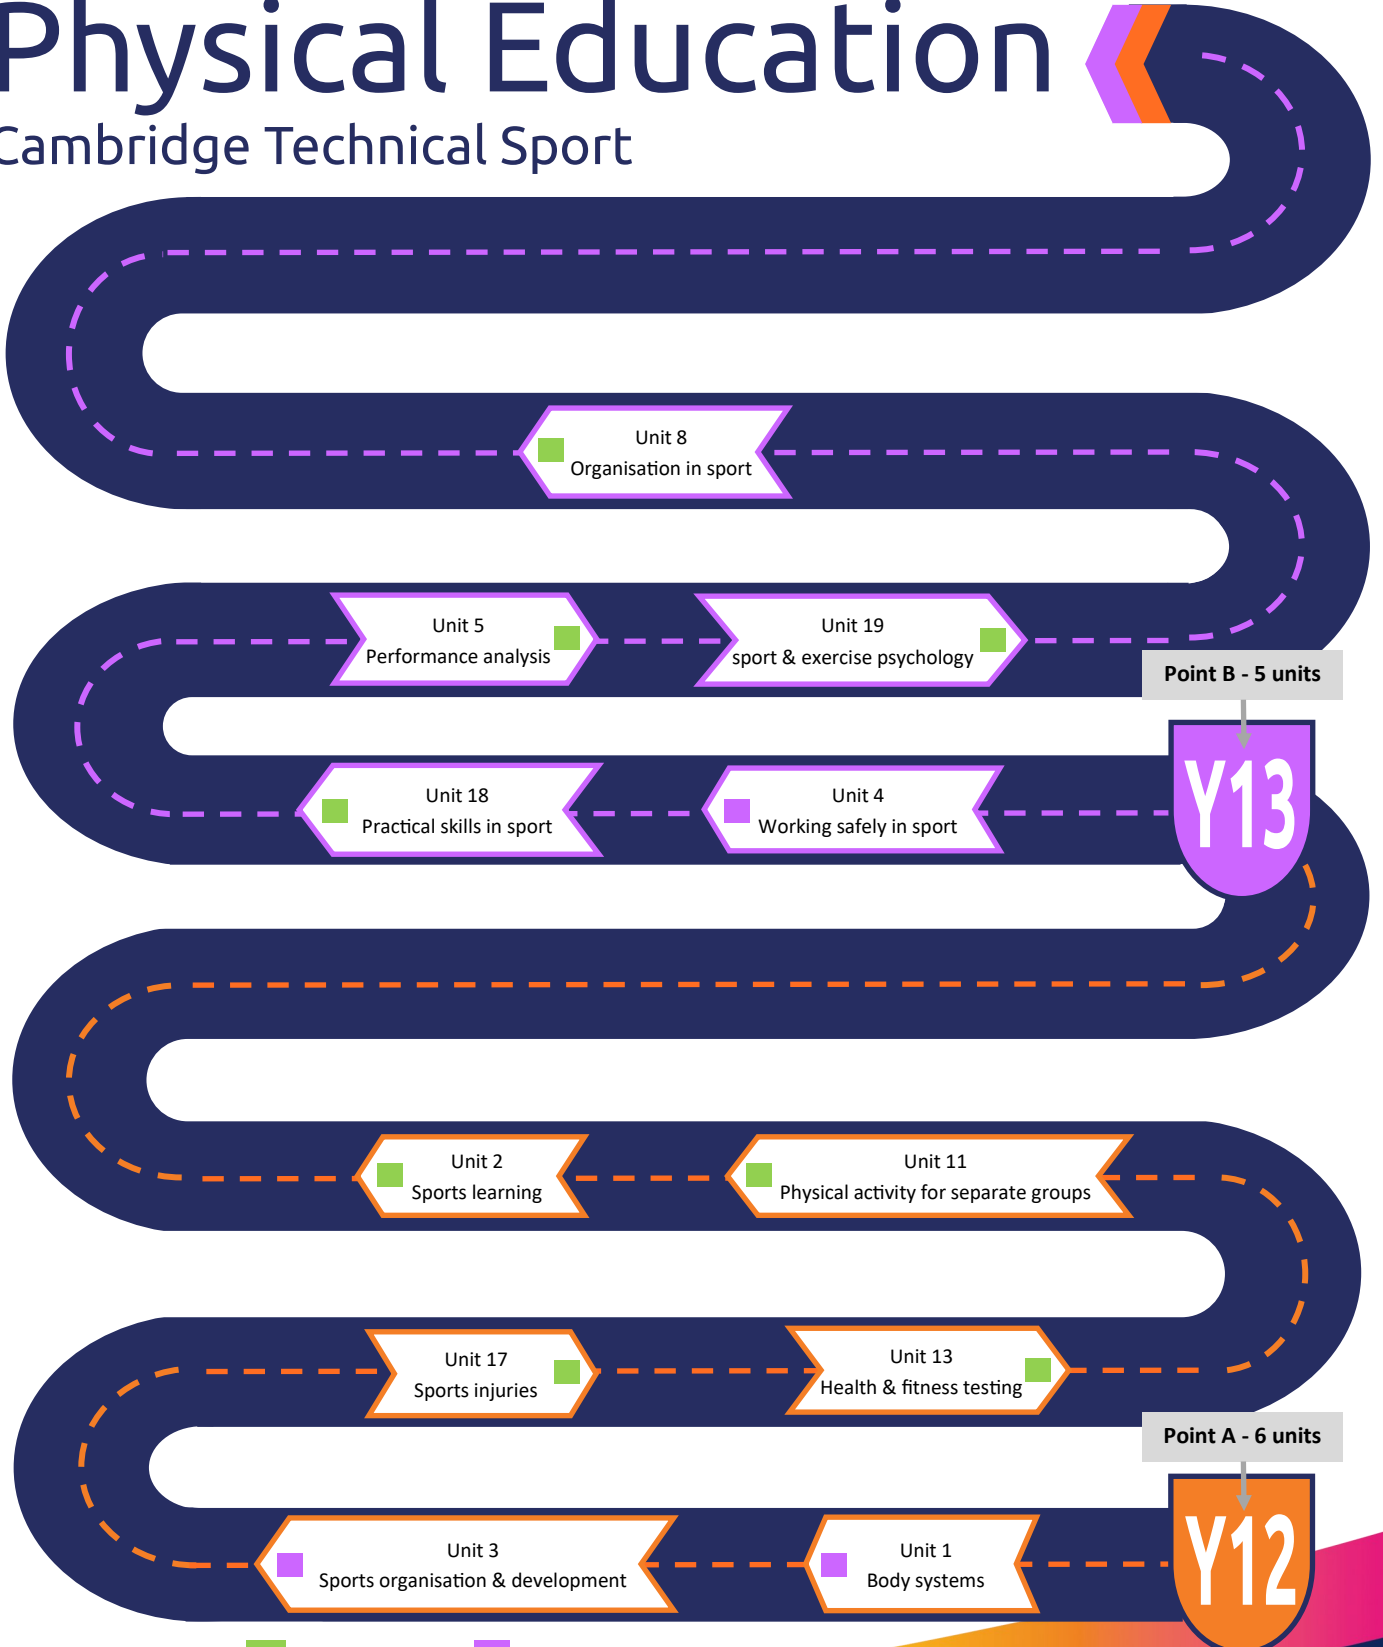

Physical Education

Cambridge Technical Sport

Internally assessed coursework

External exam unit

This is taught on a 2 year cycle. Students may begin the cycle at either point A or B