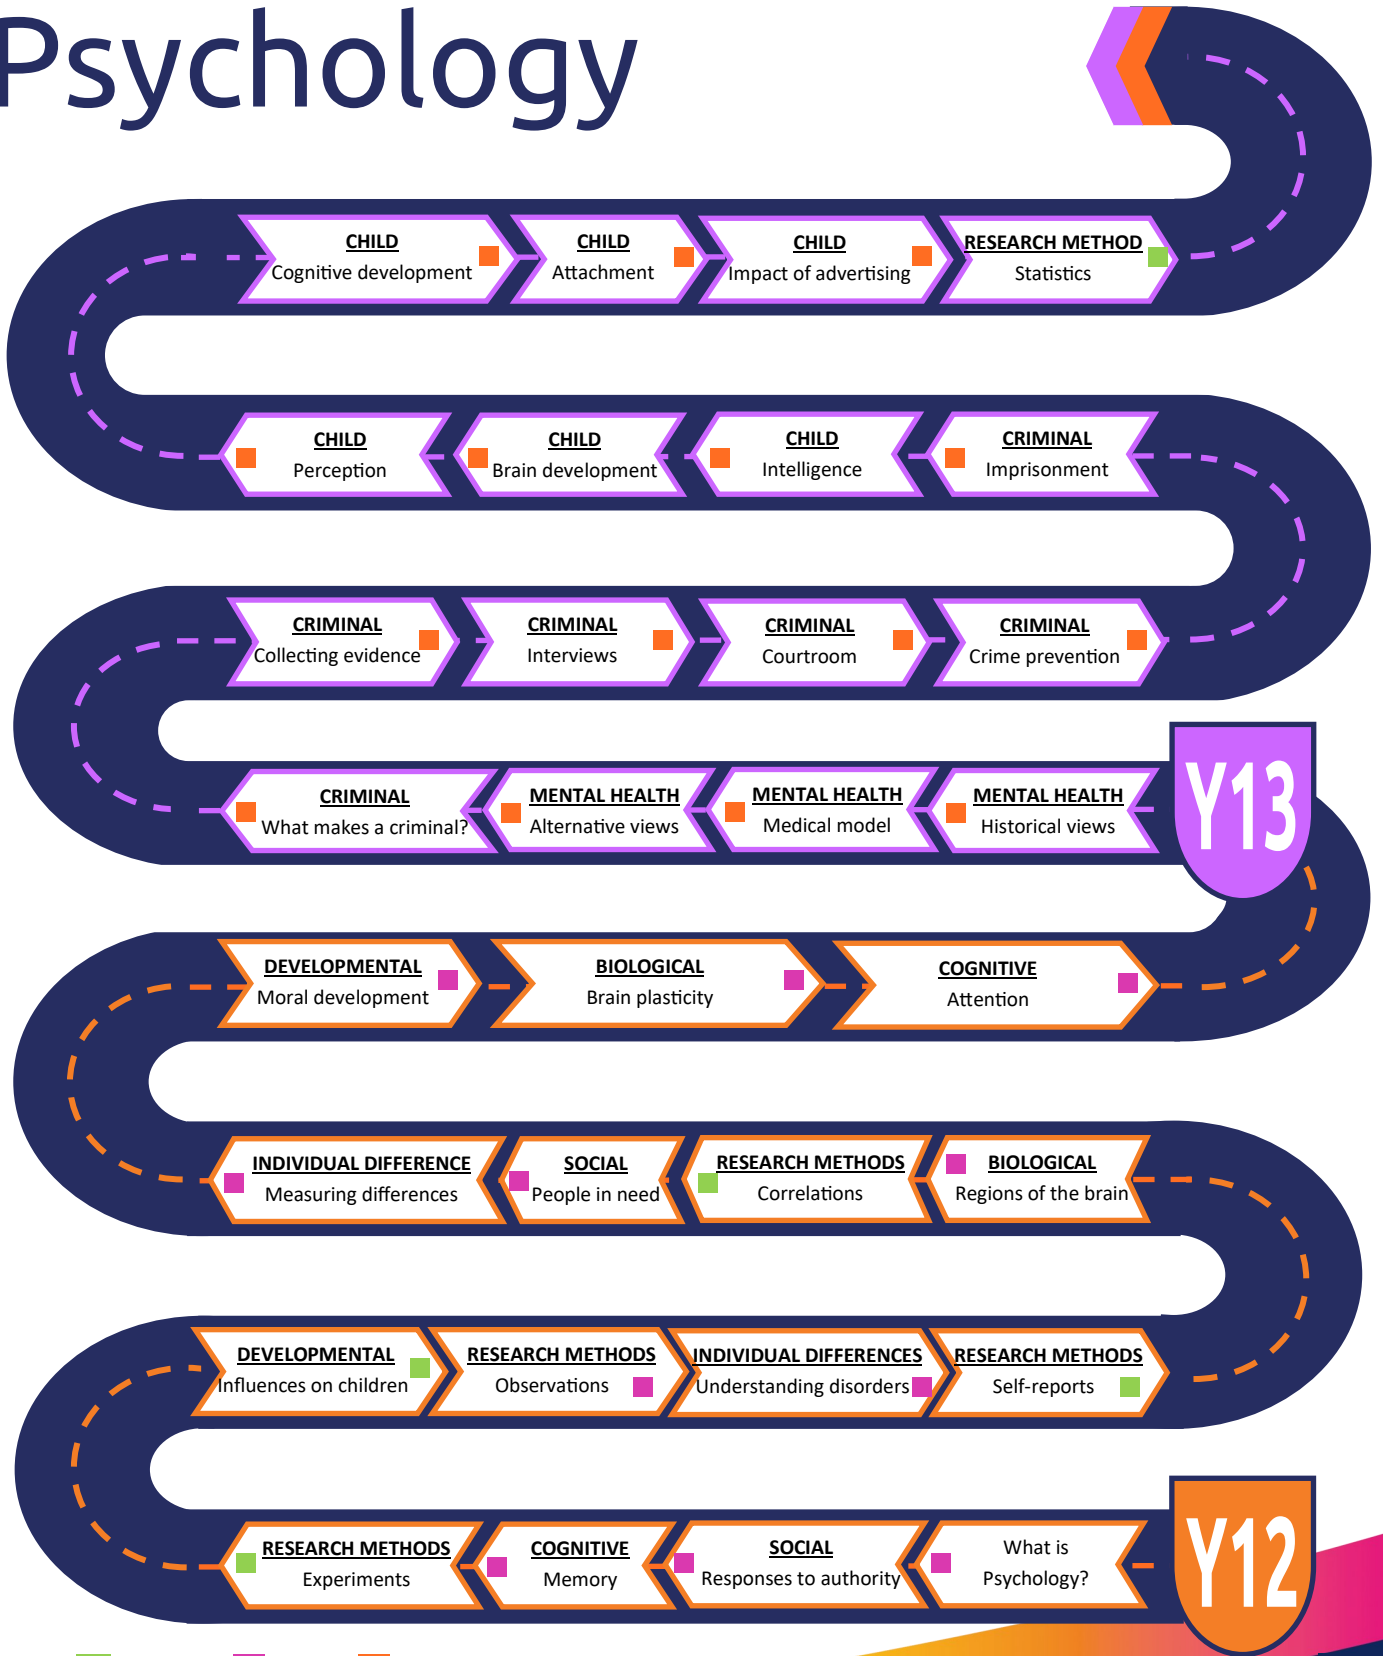

Eckington School

KS5 Curriculum Roadmap

Psychology

Unit 1 = ■ Unit 2 = ■ Unit 3 = ■

Y12

Y13