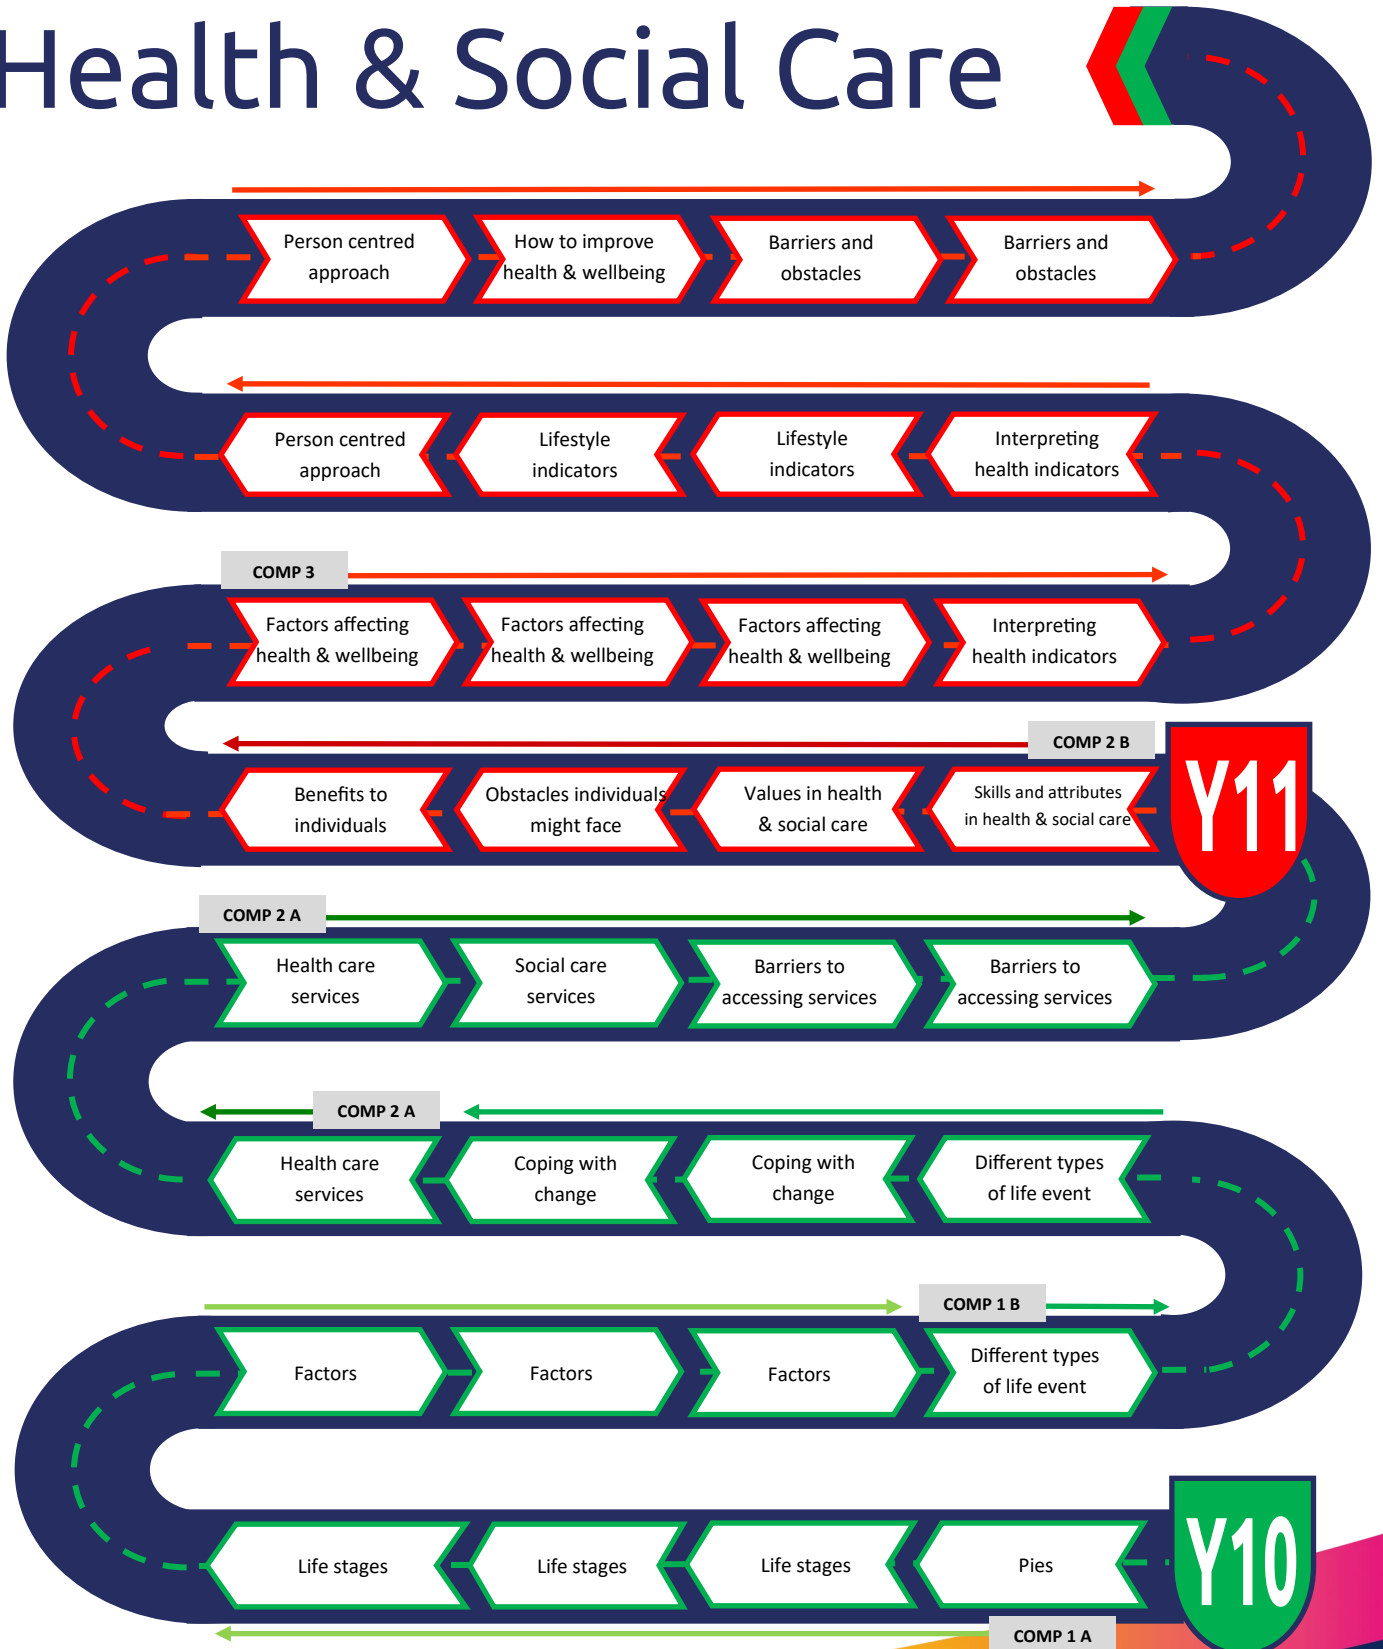

# Eckington School

## KS4 Curriculum Roadmap

### Health & Social Care

**Component 1 - Human Lifespan Development**

**Component 2 - Health and Social Care, Services and Values**

**Component 3 - Health and Wellbeing**