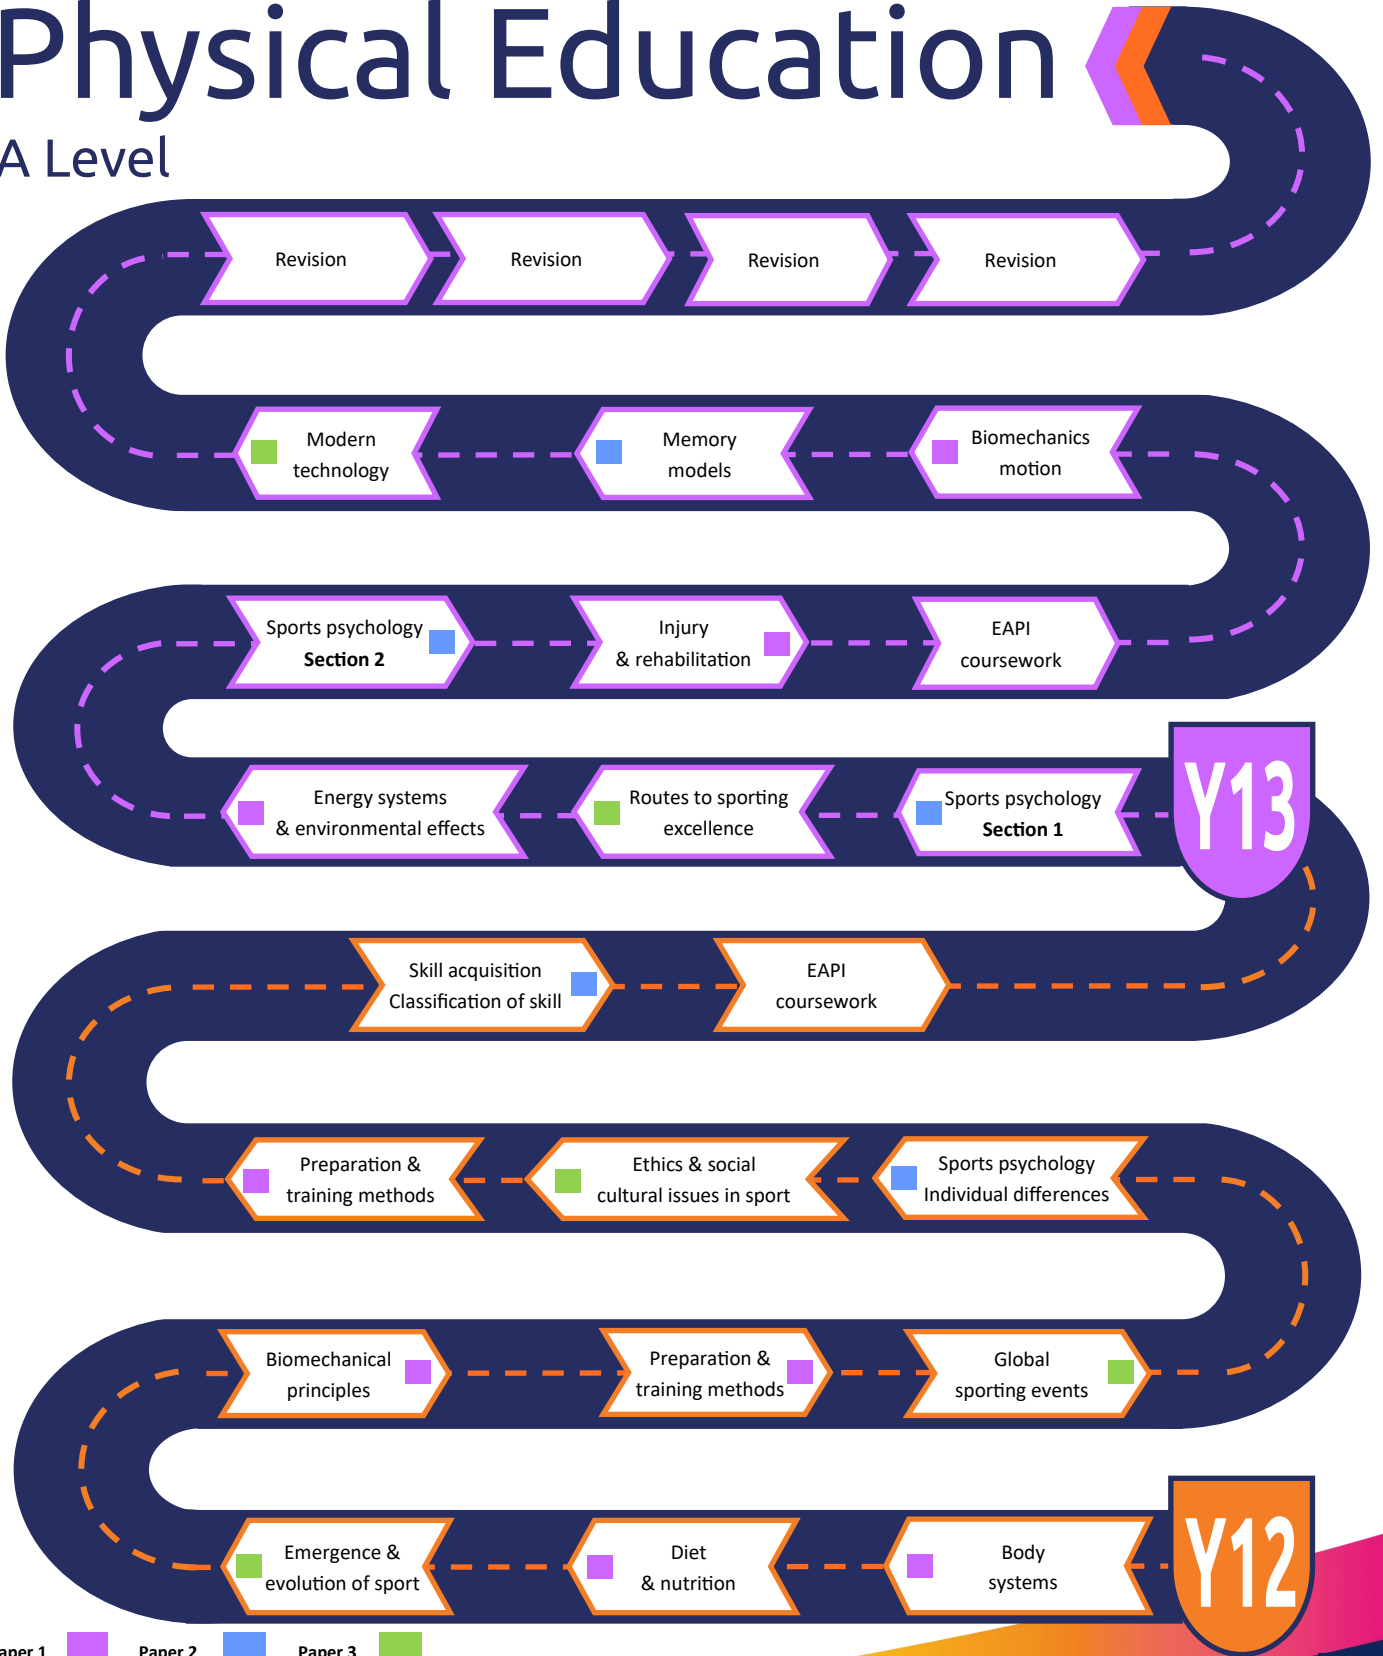

Physical Education

A Level

Paper 1 ■ Paper 2 ■ Paper 3 ■

Practical Unit: Students need to complete a competition log every week when they compete. Evidence via video must be collated by students